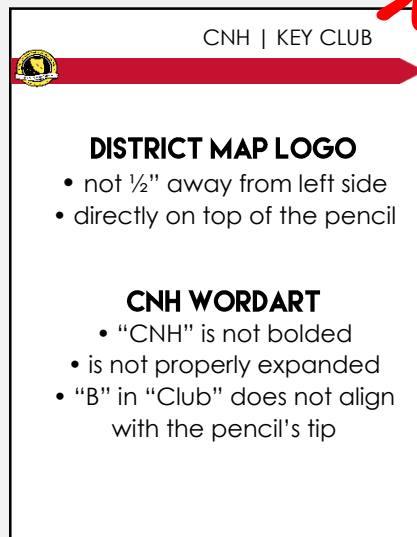

GRAPHIC STANDARDS

- Logos & Fonts -

LOGOS

- at least .75 inches wide or 54 pixels wide
- 1/2" away from left side of document
- may be black & white

CNH DISTRICT MAP

CNH | KEY CLUB

- "CNH" must be bolded
- expanded by 6 pt. at a 36 pt. size
- the "B" in "Club" must align with the pencil's tip

Walk Around The Block

IF PROMOTING A CLUB, DIVISION, OR REGION,
IT CAN BE CUSTOMIZED!
CHOOSE YOUR OWN FONT!

WANT TO LEARN MORE
ABOUT GRAPHIC
STANDARDS?

CLICK [HERE](#) OR VISIT
THE CNH CYBERKEY!